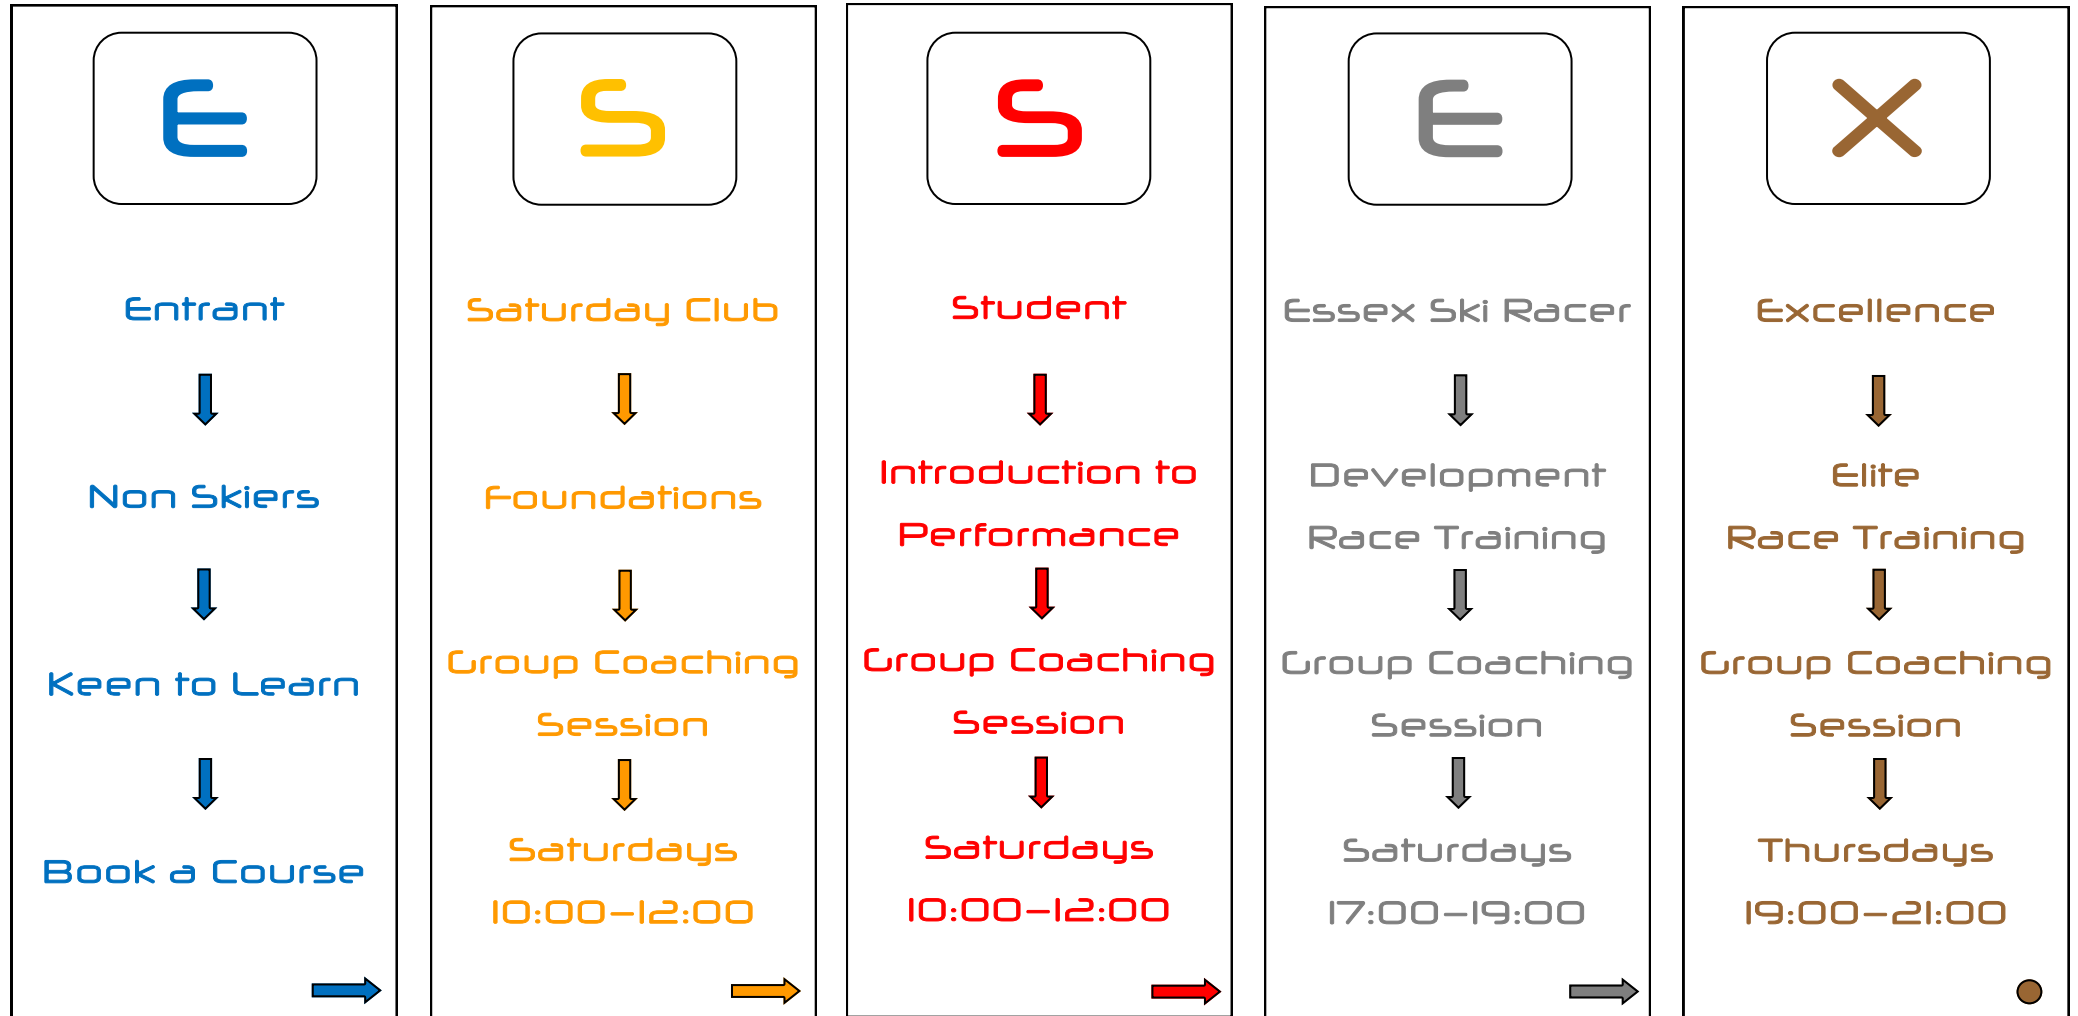

Brentwood Ski & Snowboard Centre

- Performance Pathway -

All racing activities hosted by: www.essexskiracingclub.org