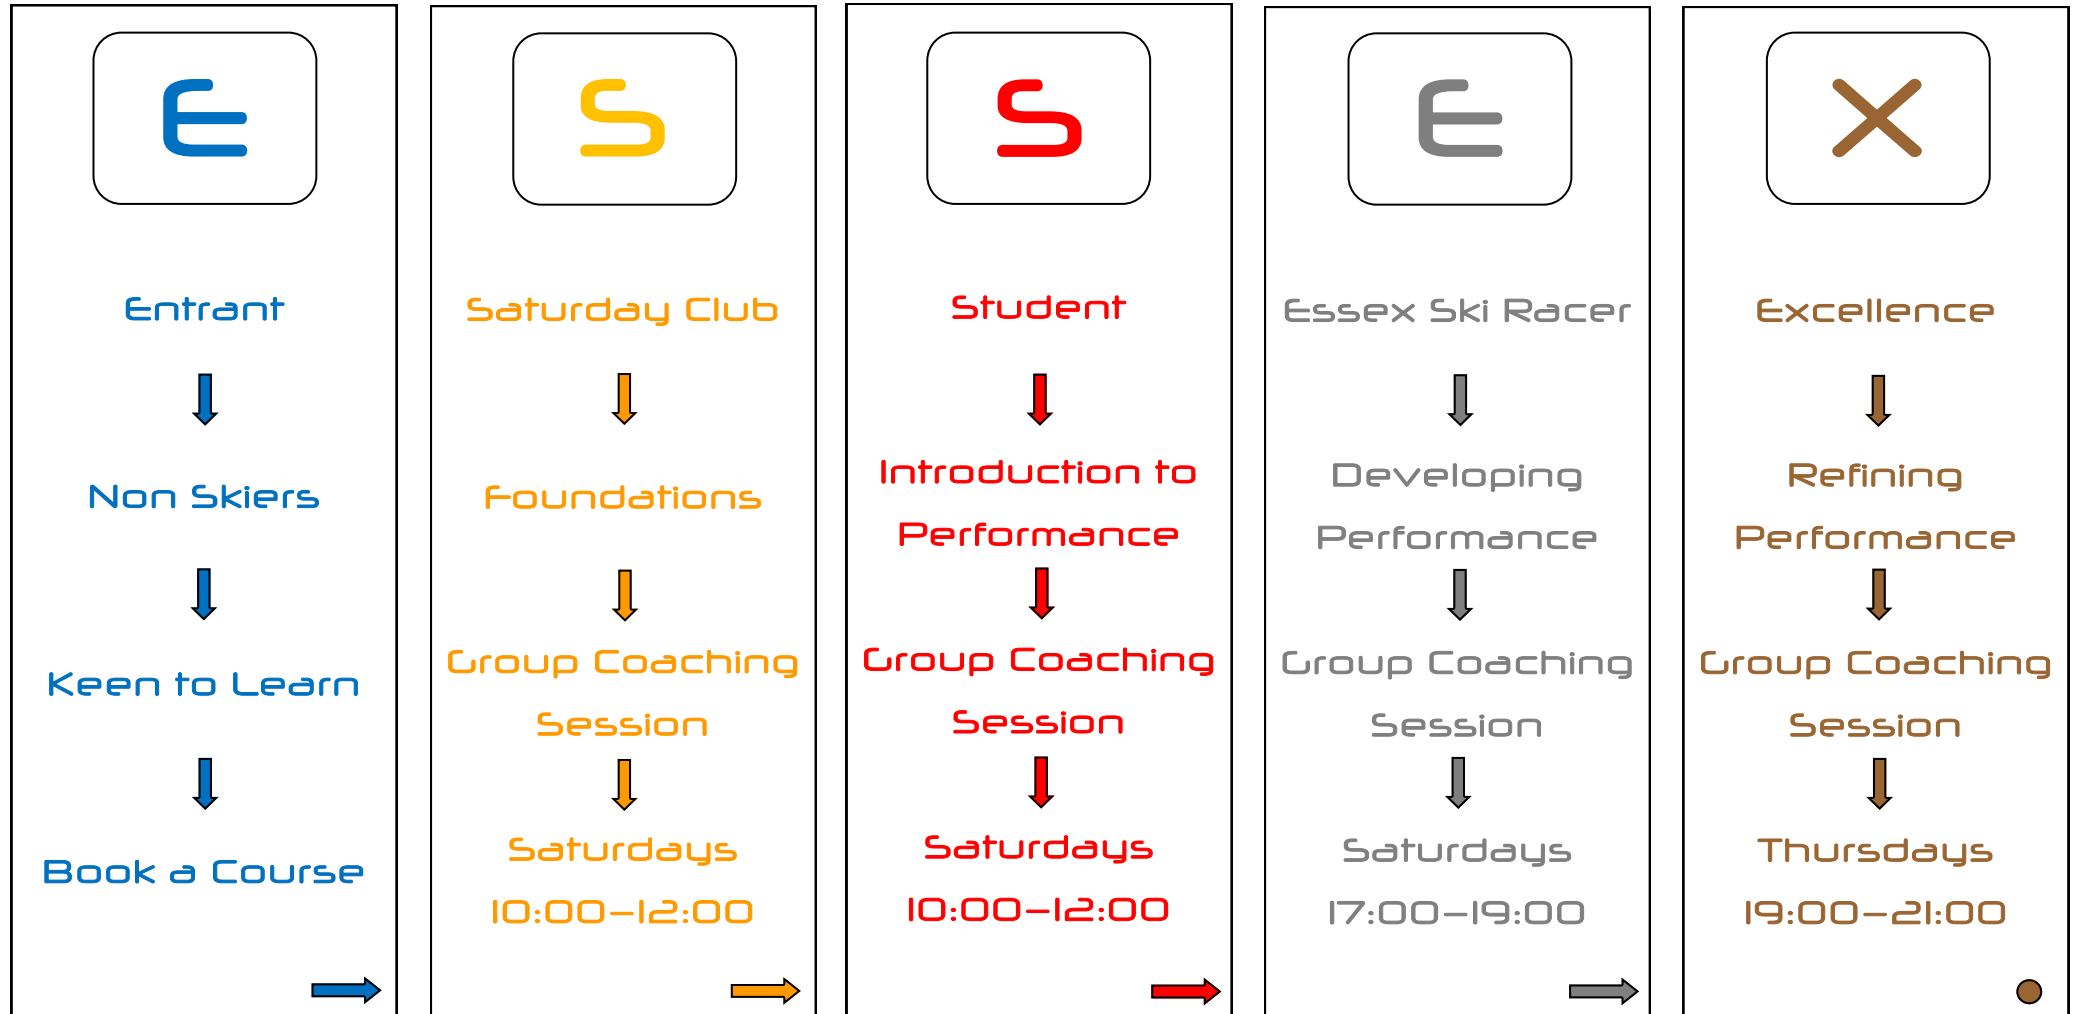

## - Performance Pathway -

All racing activities hosted by: [www.essexskiracingclub.org](http://www.essexskiracingclub.org)